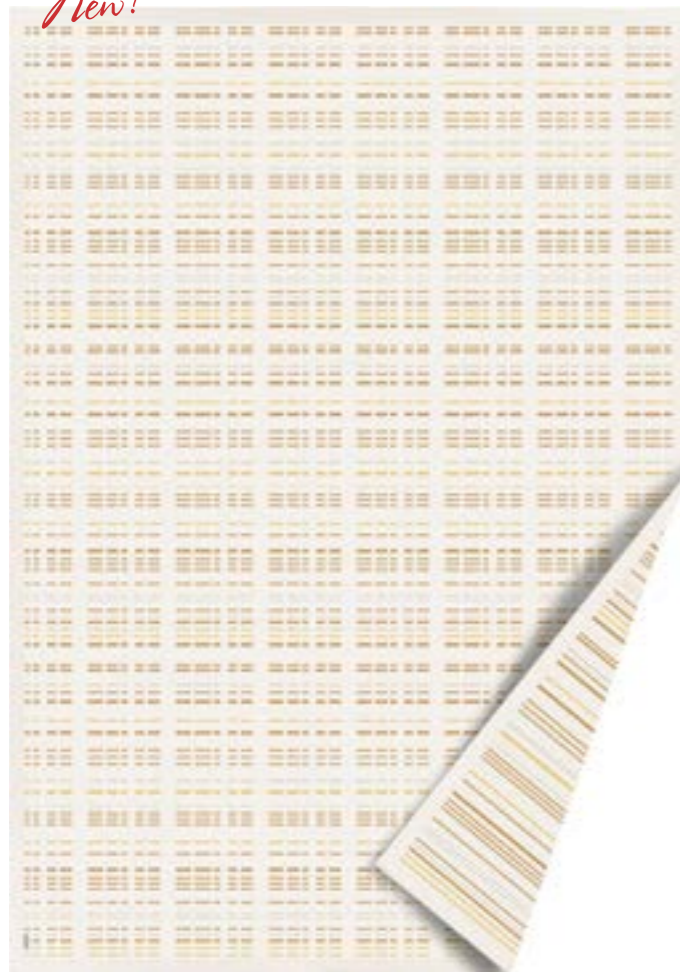

New!

white

New!

Design: BOG
Type: two-sided smartWeave® BASIC chenille rug
Sizes (cm): 70x140 • 100x160
140x200 • 160x230 • 200x300
Material: cotton-polyester
Finishing: 70 mm border (approx 35 mm visible)

New!

Design: ILLUKA
Type: two-sided smartWeave® BASIC chenille rug
Sizes (cm): 70x140 • 100x160
140x200 • 160x230 • 200x300
Material: cotton-polyester
Finishing: 70 mm border (approx 35 mm visible)

New!