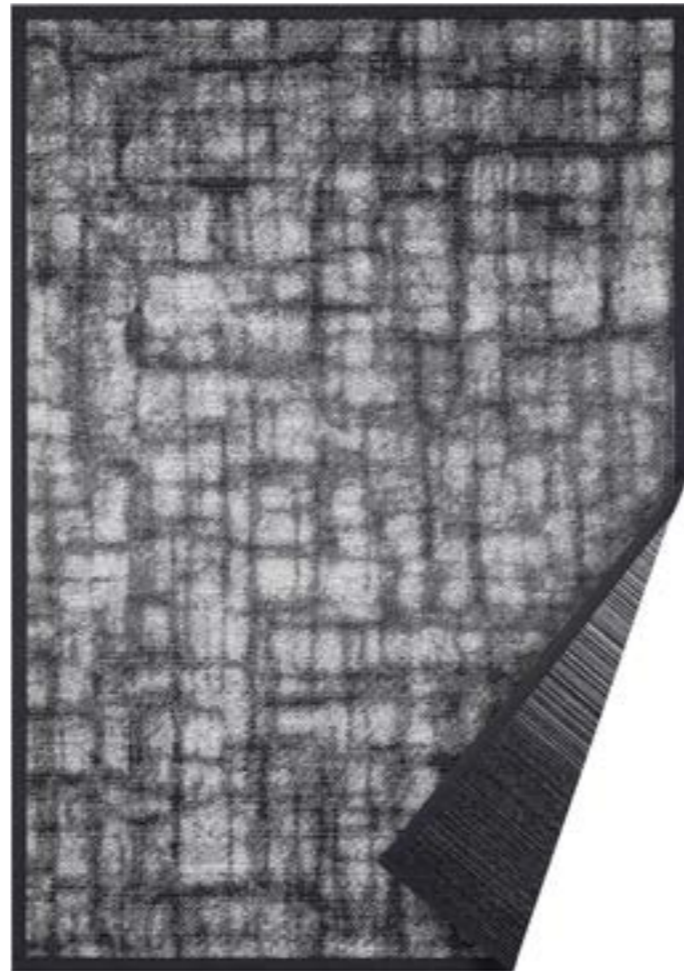

black

side 1

side 2

linen

side 1

side 2

carbon

side 1

side 2

Design: VIRVE
Type: two-sided smartWeave® BASIC chenille rug
Sizes (cm): 70x140 • 80x250 • 100x160
 140x200 • 160x230 • 200x300
Material: cotton-polyester
Finishing: 70 mm border (approx 35 mm visible)