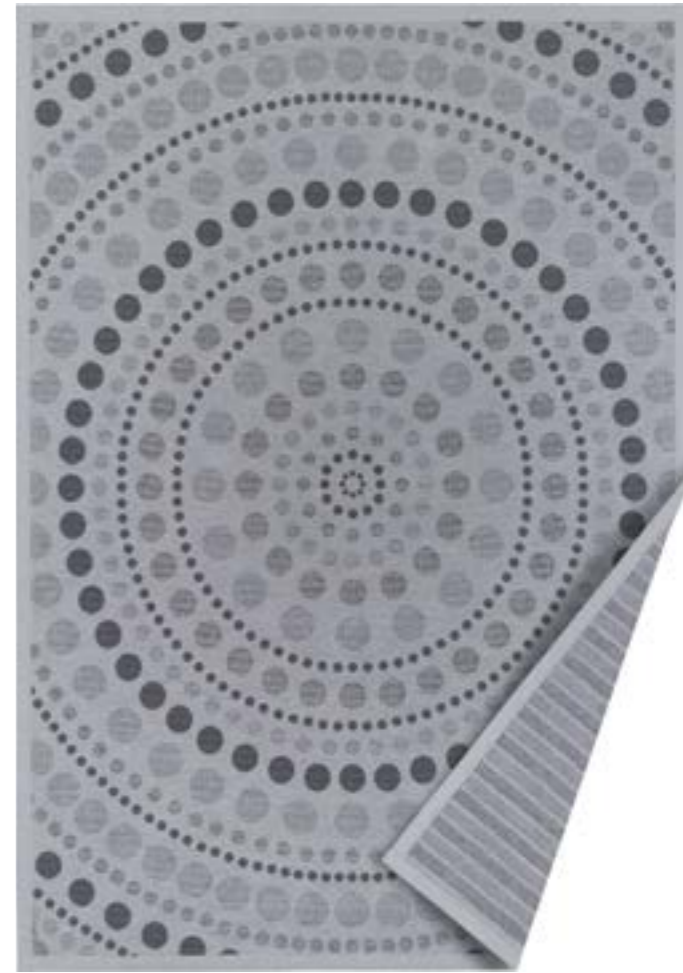

white

side 1

side 2

Design: OOLA
Type: two-sided smartWeave® BASIC chenille rug
Sizes (cm): 70x140 • 80x250 • 100x160
 140x200 • 160x230 • 200x300
Material: cotton-polyester
Finishing: 70 mm border (approx 35 mm visible)