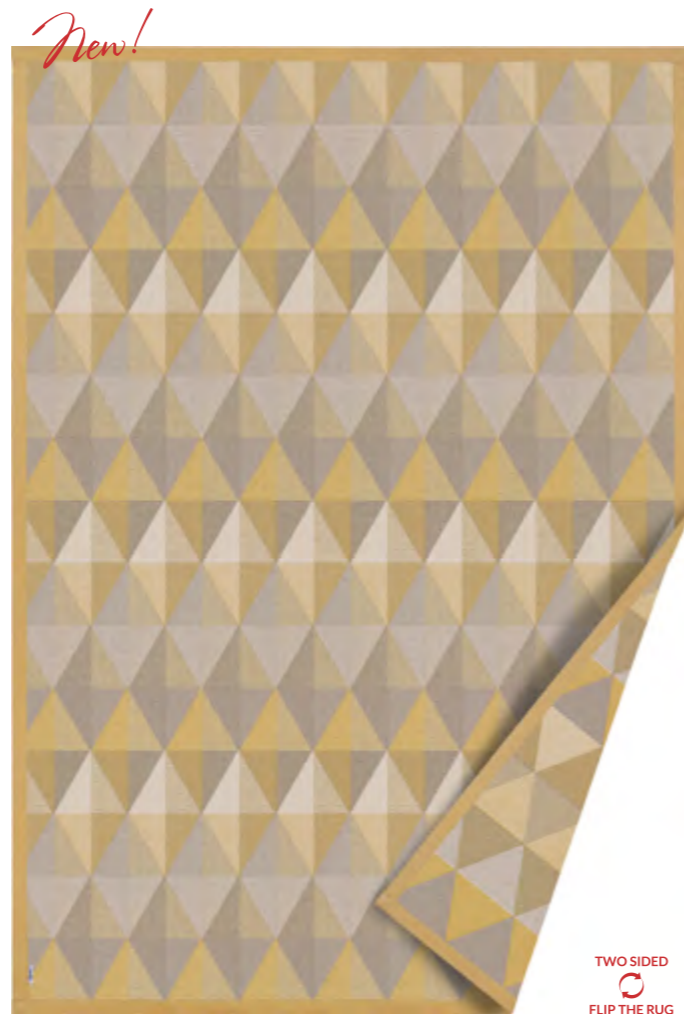

Dijon

Design: NORRA
Line: smartWeave®
Type: two-sided chenille rug
Material: cotton-polyester
Finishing: 70 mm border (approx 35 mm visible)
Sizes (cm): 140x200 • 160x230 • 200x300