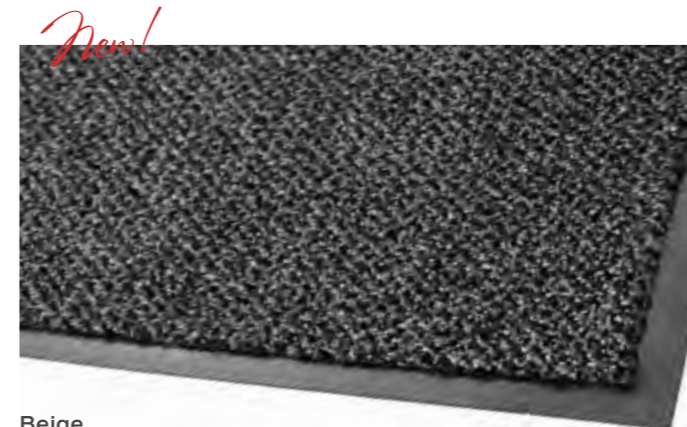

Design: BALI
Line: floorProtect
Type: tufted velour mat
Material: 100% polyester microfiber
Backside: washable antiSlip flexCoat
Absorbing: 3 l/m²
Sizes (cm): 60x80 • 80x120

Beige

Design: JAVA
Line: floorProtect
Type: tufted velour mat
Material: 100% polyamid
Backside: washable antiSlip flexCoat
Absorbing: 1,7 l/m²
Sizes (cm): 60x90 • 90x150 • 90x2500 (roll)
90 cm runners, custom sizes by order