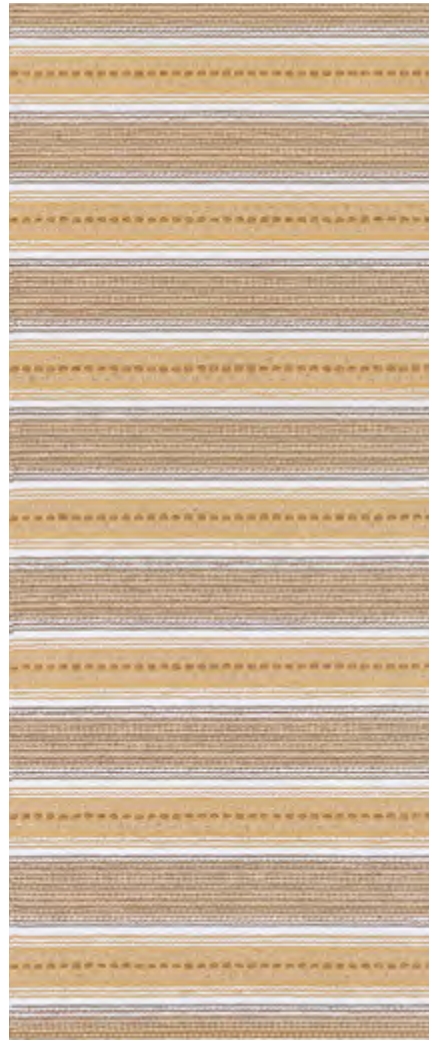

**Line:** plasticWeave metallic

**Type:** woven multiSpace® inOut rug

**Material:** phthalate-free vinyl

**Finishing:** welded ends

**Sizes (cm):** 70x100 • 70x150 • 70x200  
70x250 • 70x300 • 70x350  
70 cm runners, custom sizes by order