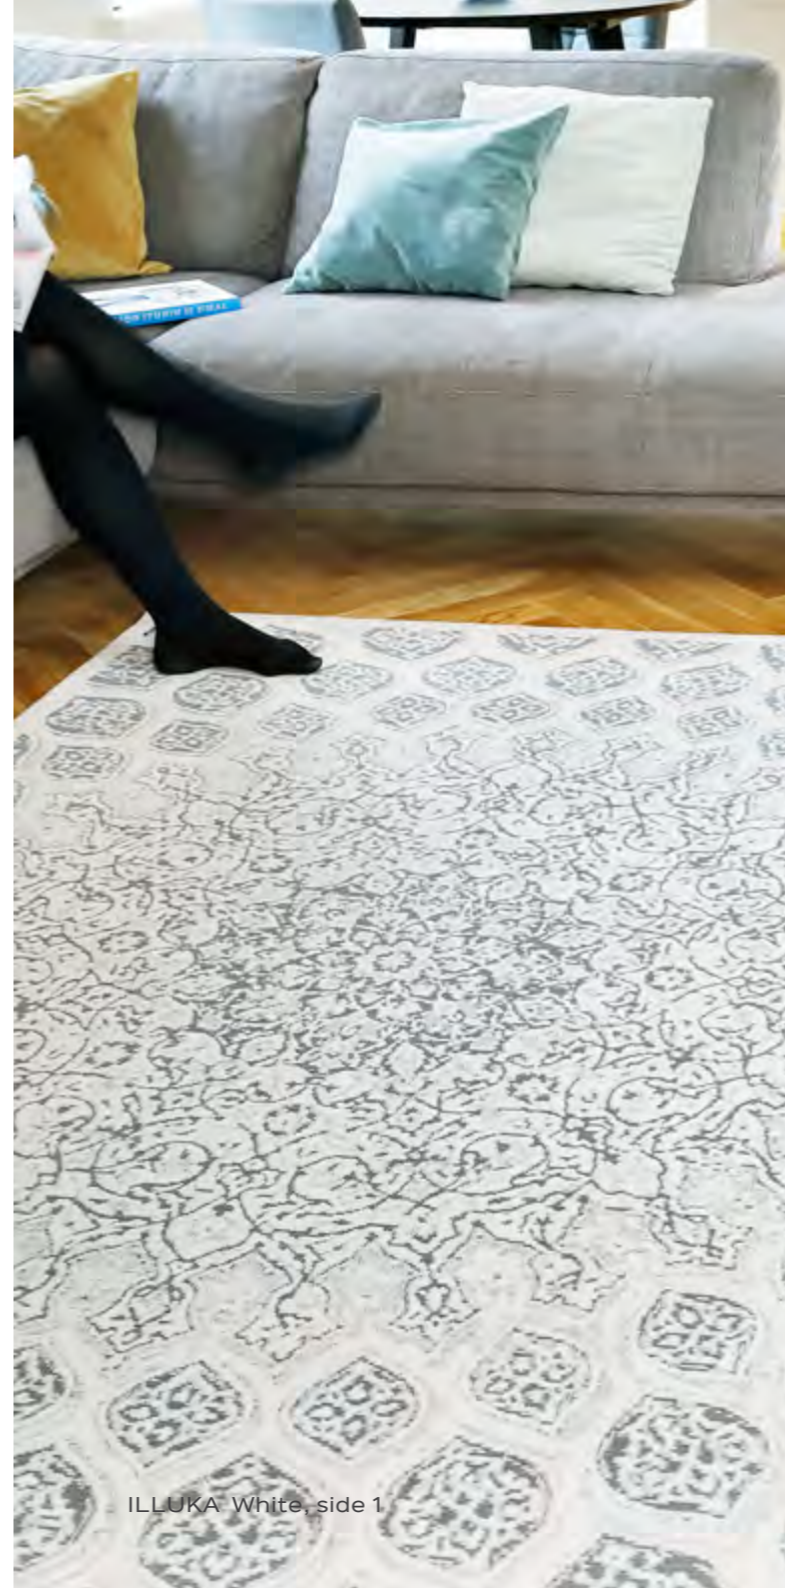

New!

White

TWO SIDED  
FLIP THE RUG

New!

Linen

TWO SIDED  
FLIP THE RUG

**Design:** HÄRMA  
**Line:** smartWeave®  
**Type:** two-sided chenille rug  
**Material:** cotton-polyester  
**Finishing:** 70 mm border (approx 35 mm visible)  
**Sizes (cm):** 140x200 • 160x230 • 200x300