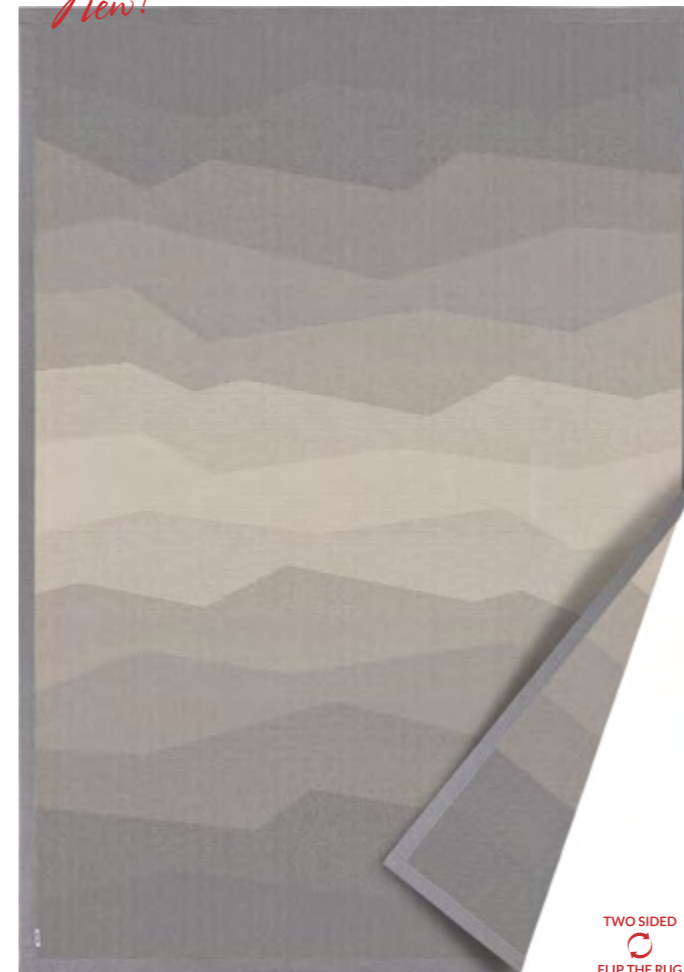

Smoke

TWO SIDED
FLIP THE RUG