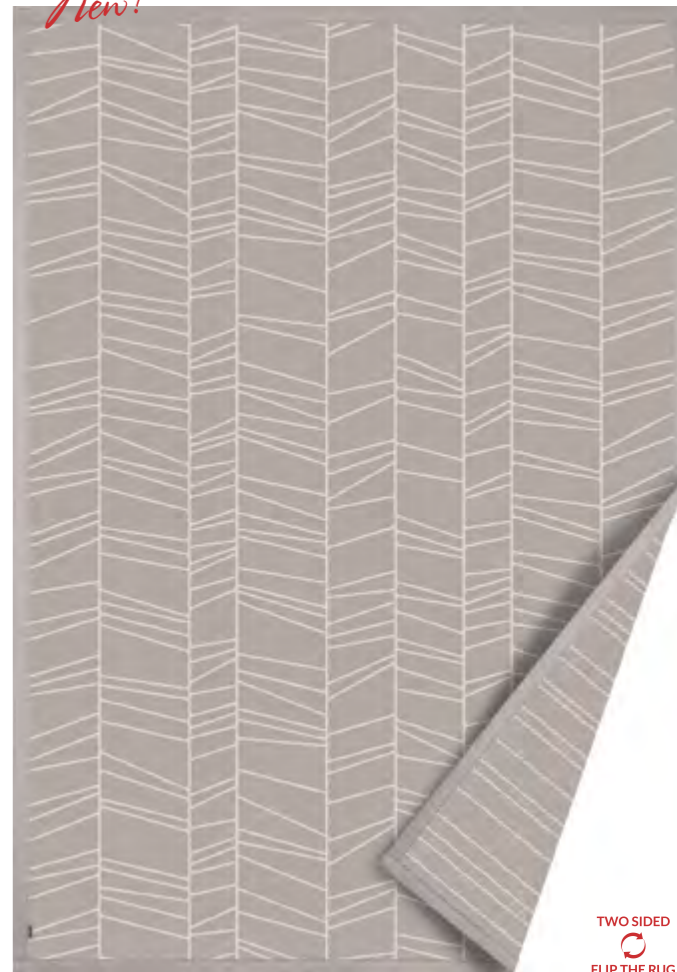

LOONA White, side 1

*New!*

White

TWO SIDED  
FLIP THE RUG

*New!*

Beige

TWO SIDED  
FLIP THE RUG

- Design:** LOONA
- Line:** smartWeave®
- Type:** two-sided chenille rug
- Material:** cotton-polyester
- Finishing:** 70 mm border (approx 35 mm visible)
- Sizes (cm):** 140x200 • 160x230 • 200x300