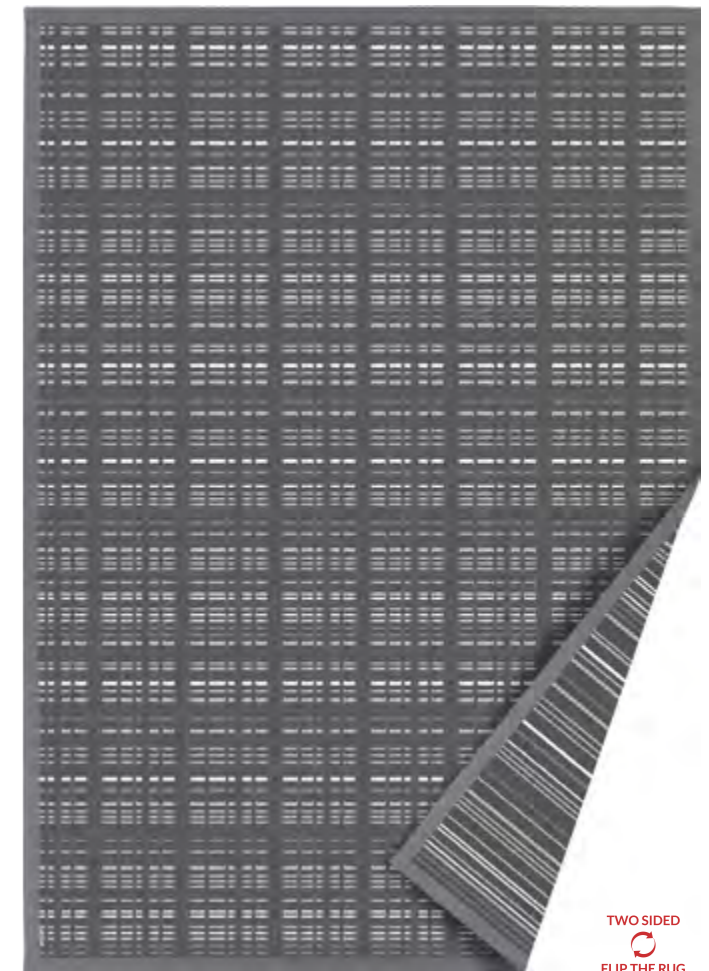

### | floorProtect

BALI	159
JAVA <i>New!</i>	159
MALTA <i>New!</i>	161
KODIAK <i>New!</i>	161
METRO	163

BOG Grey, side 1

White

Grey

TWO SIDED  
FLIP THE RUG

TWO SIDED  
FLIP THE RUG

**Design:** BOG  
**Line:** smartWeave®  
**Type:** two-sided chenille rug  
**Material:** cotton-polyester  
**Finishing:** 70 mm border (approx 35 mm visible)

Multi

TWO SIDED  
FLIP THE RUG

**Design:** EREDA  
**Line:** smartWeave®  
**Type:** two-sided chenille rug  
**Material:** cotton-polyester  
**Finishing:** 70 mm border (approx 35 mm visible)  
**Sizes (cm):** 140x200 • 160x230 • 200x300